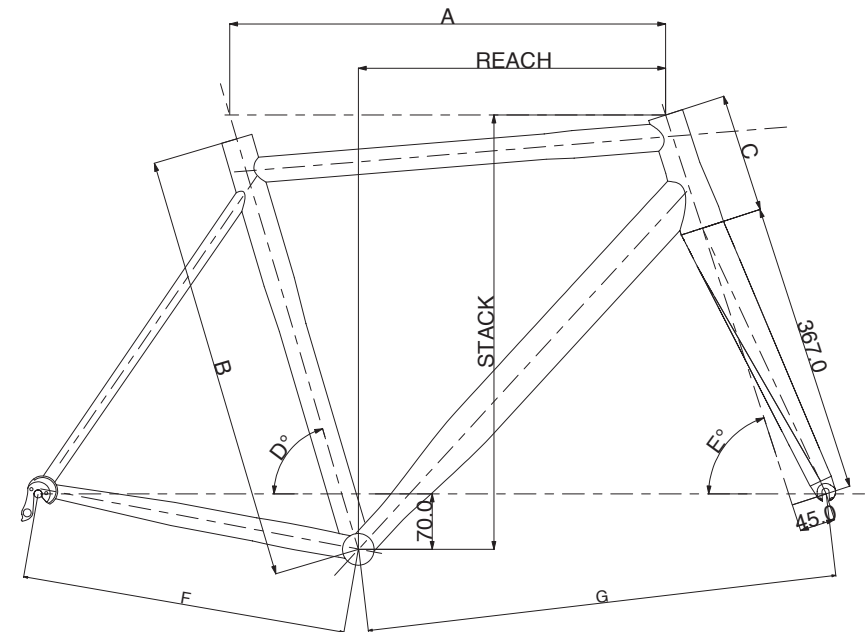

TITANIO 25

| | | |
|---|---|--------------------------------|
| Dedacciai Titanium 25th anniversary tubeset with front triangle grade 9 and rear triangle grade 2 | Weight 1.450 g (size M) | Six sizes XS, S, M, L, XL, XXL |
| Bottom bracket BSA | External cables routing, Di2/eps compatibility on demand | Seatpost 31,6 mm |
| Carbon monocoque EDG fork weight 350 g | Tapered headtube 1"1/8 - 1"1/2 with integrated headset SSDIFF83 | Compatible hanger FRCDINTTIT2 |

| Refer. design | SIZE | | | | | |
|---------------|-------|-----|-------|-------|-------|-------|
| | XS | S | M | L | XL | XXL |
| A | 500 | 515 | 540 | 555 | 570 | 585 |
| B | 470 | 490 | 520 | 540 | 560 | 580 |
| C | 115 | 125 | 150 | 165 | 185 | 200 |
| D | 74° | 74° | 73,5° | 73,5° | 73,5° | 73,5° |
| E | 71,5° | 72° | 72° | 72° | 72° | 72° |
| F | 407 | 407 | 410 | 410 | 413 | 413 |
| G | 553 | 564 | 585 | 600 | 615 | 631 |
| REACH | 353 | 365 | 378 | 388 | 397 | 408 |
| STACK | 513 | 524 | 548 | 562 | 581 | 596 |